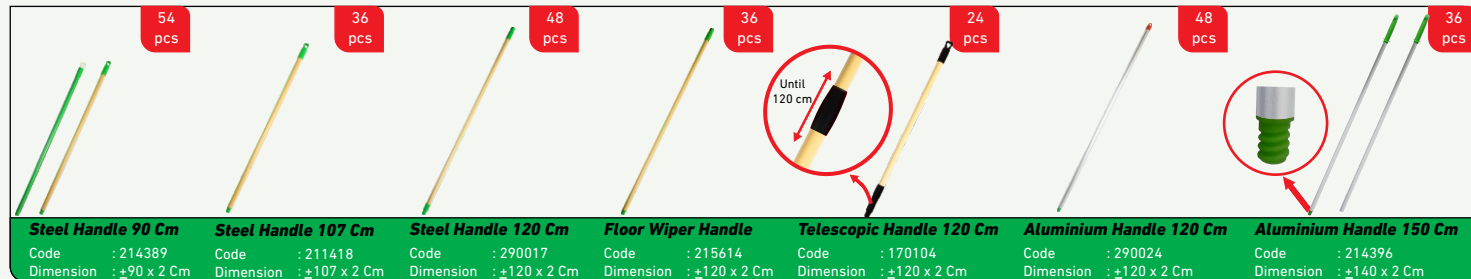

Category

Miscellaneous & Component

Component

US Thread for Every Product

Proudly Supported by :

TRADE ATTACHE WASHINGTON

TRADE ATTACHE LONDON

TRADE ATTACHE SINGAPORE

TRADE ATTACHE CAIRO

TRADE ATTACHE THE HAGUE

TRADE ATTACHE ROME

TRADE ATTACHE OTTAWA