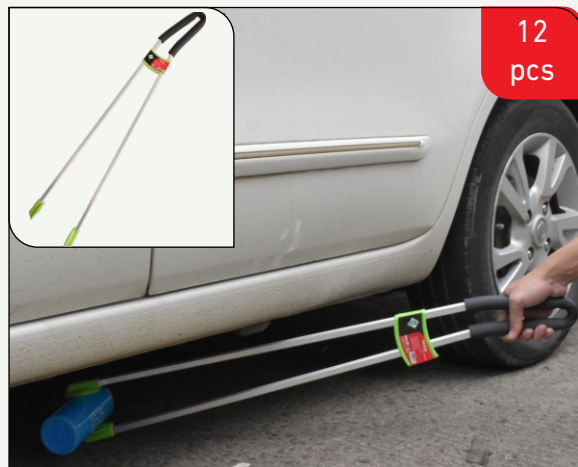

Category

Miscellaneous & Component