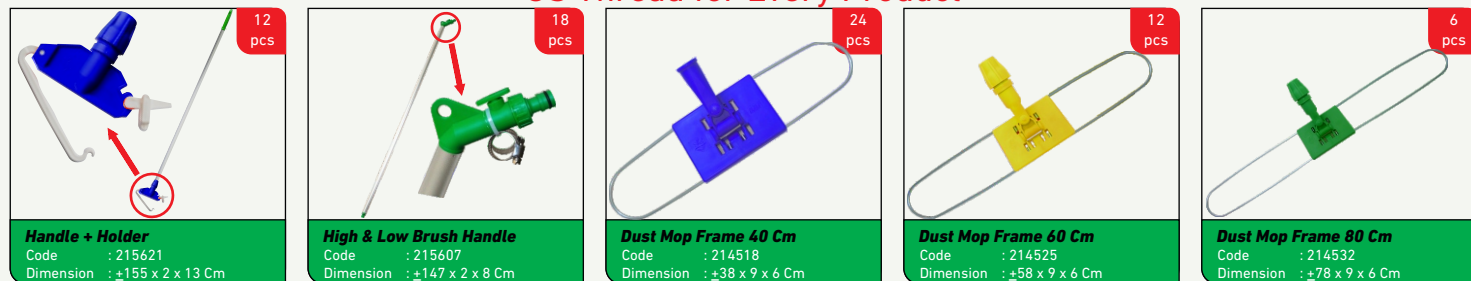

US Thread for Every Product

Proudly Supported by :

TRADE ATTACHE WASHINGTON

TRADE ATTACHE LONDON

TRADE ATTACHE SINGAPORE

TRADE ATTACHE CAIRO

TRADE ATTACHE THE HAGUE

TRADE ATTACHE ROME

TRADE ATTACHE OTTAWA