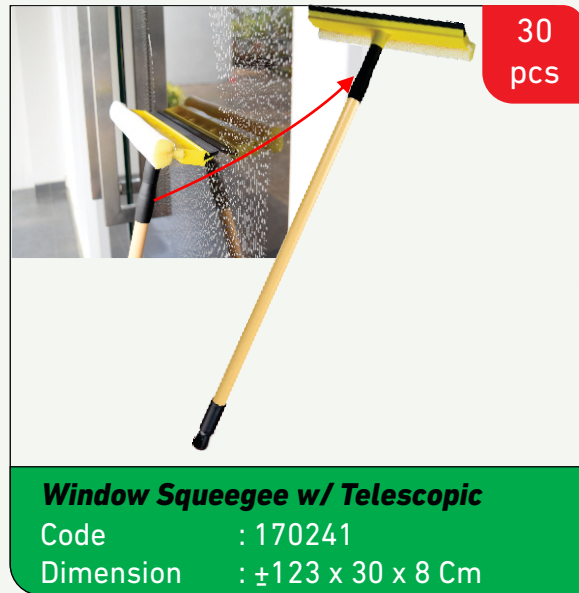

Category

Miscellaneous & Component